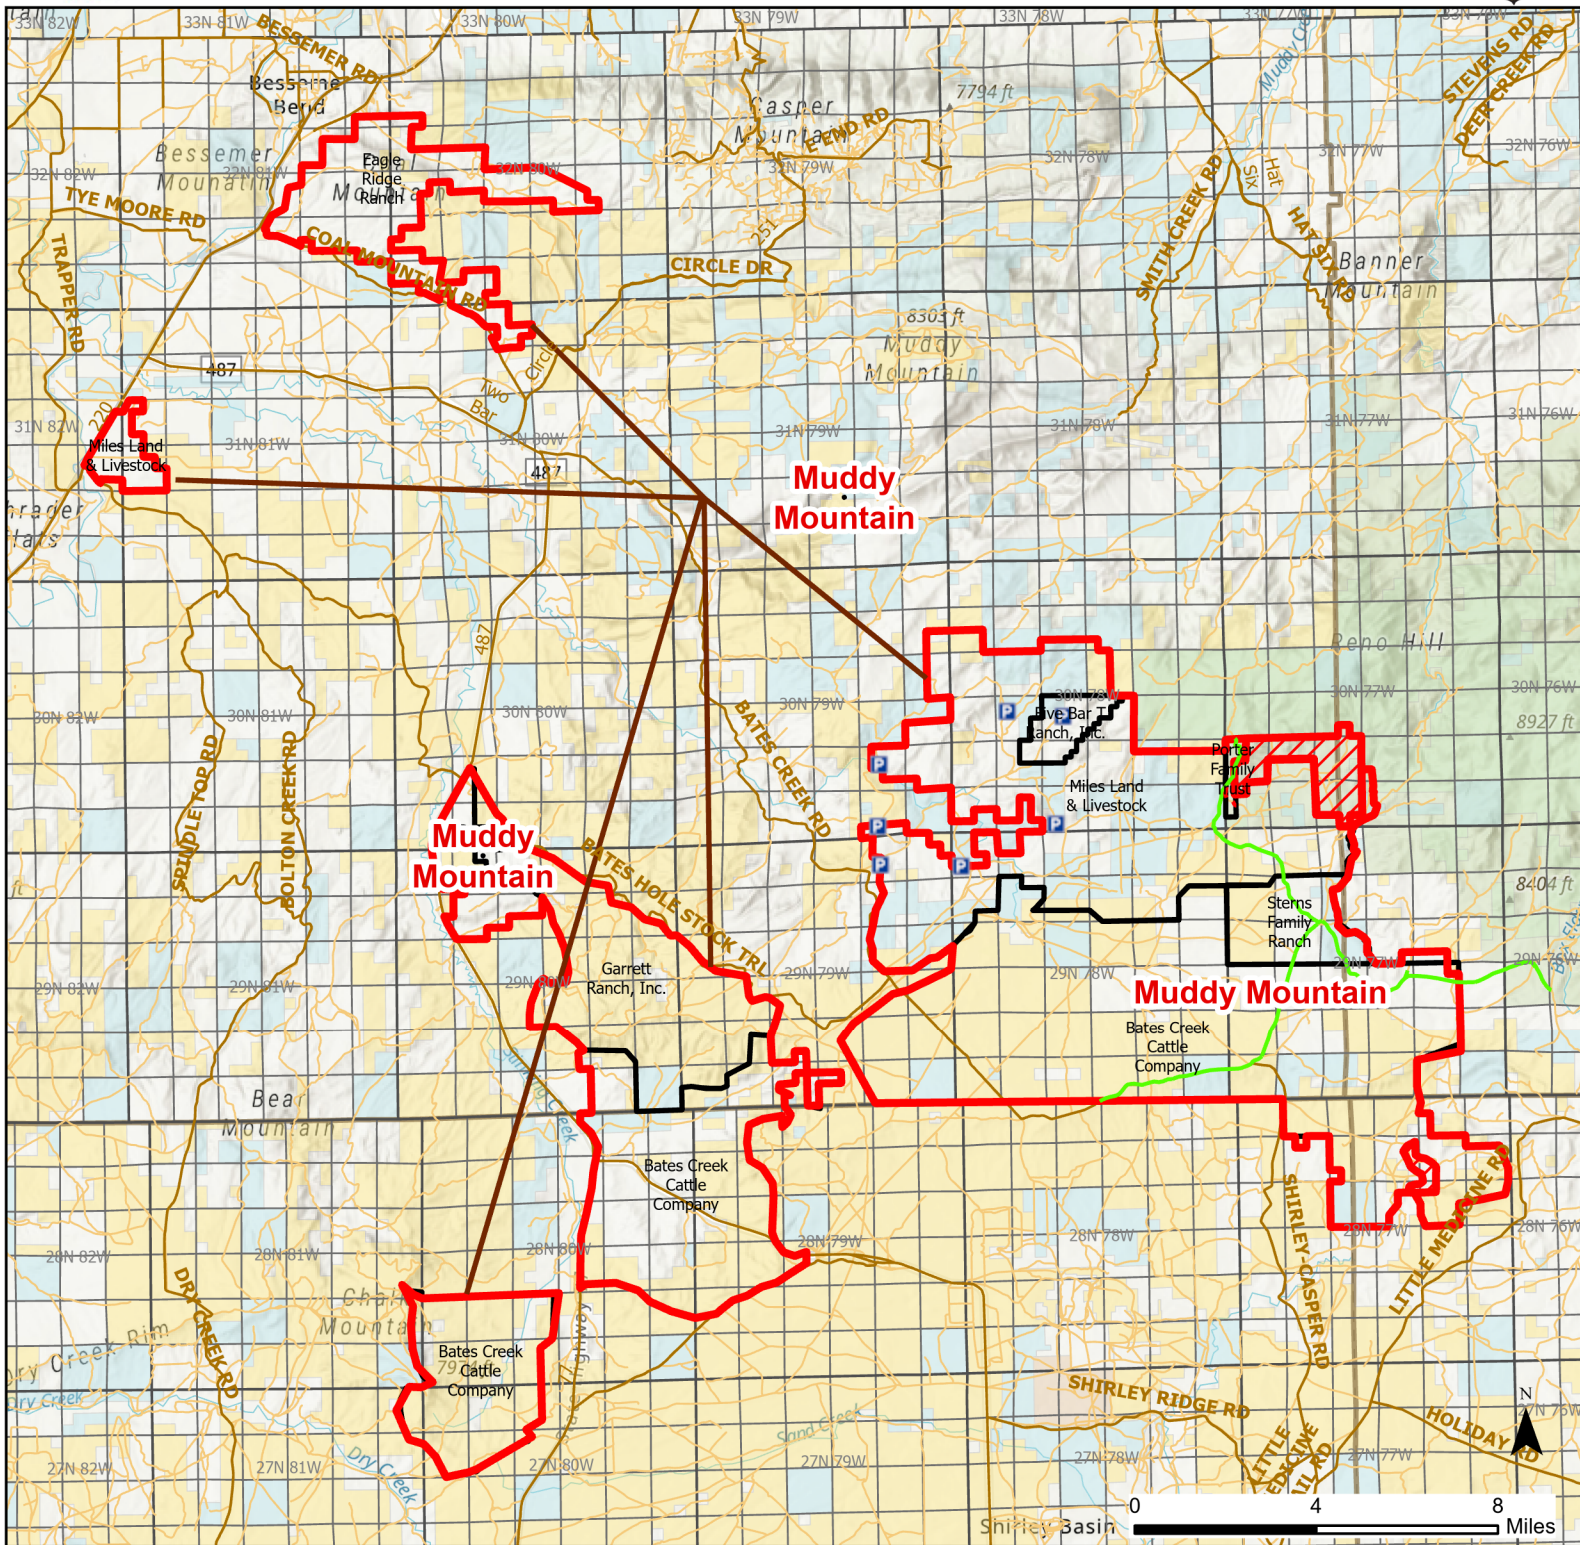

Muddy Mountain Hunter Management Area

2023 Hunt Season

Parking	Closed Road	Boundary	Limited Range Weapons and Archery	State
Coupon Box	Roads	County Boundaries	Archery Only	DOD
Road Closed	County Boundaries	HMA Ownership	Other	BLM
Open Road	HMA Ownership		CLOSED	Wyoming Game & Fish Dept.
Special Conditions Apply				Forest Service
				Private

Species allowed to hunt: Antelope, Deer, Elk

See Ranch Rules for More Information and Restrictions

Hunter Management Area rules apply only to those lands enrolled in the HMA.

This map is for visual use, assistance and general location only, does not represent a survey, and is not to be used for legal conveyance. Hunt Area boundaries are approximate, consult Game and Fish Hunting Regulations for descriptions and restrictions. Access to these private lands for any commercial activity must be gained by contacting the individual landowner(s) directly.